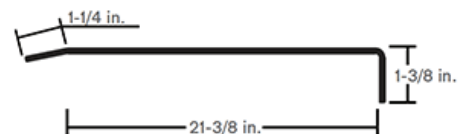

Part# JJK200-FS-C3

**\$0.63**

**INSPECTION TAG DOT INSPECTION TAG, VINYLE W/ CLEAR**

Part# JJK49-SN

**\$0.73**

**BUMPER TUBE 4"X4"X94" POOCHED 18-36-18 W/ LABEL**

Part# BMP-UN03

**\$110.16**

**THRESHOLD 22-5/8" X 96" STEEL DIAMOND TREAD, 11GA**

Part# V081071

**\$158.77**

**DOOR BLANK 1/2"X49"X110.5" WHT/WHT COMPOSITE VALUE**  
Part# DOR6-10

**\$217.99**

**DOOR BLANK 3/4"X49"X110-1/2" WHITE/MILL VALUE**  
Part# 3/4X49X110