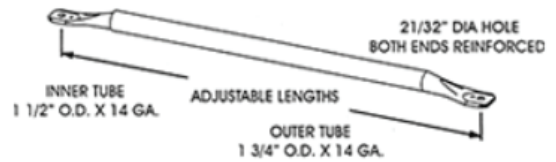

LANDING LEG SET ATLAS 55 SERIES, NO HDW, HI PRO SANDSHOE

Part# 51000

\$748.80

ADJ BRACE 56-72", 2 PC. STD

Part# BUF1006-1311

\$21.62

ADJ BRACE 26-41", 2PC, STD

Part# BUF1006-1309