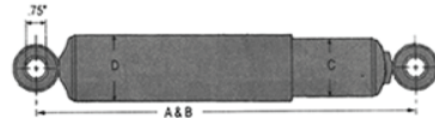

Part# MTRKIT11305

\$687.15

BUSHING KIT UPPER FOR RHP SUSPENSION CONTROL ARM

Part# MTRKIT11300

\$245.04

SHOCK ABSORBER 1.38" BORE

Part# HENS-24088

\$43.41

BUSHING KIT TRI-FUNCTIONAL II

Part# HENS-24691

\$127.59

BUSHING KIT DOES 1 AXLE, NEED INSTL. TOOL HENS-24736

Part# HENS-26321

\$210.88

We are proud to be an authorized distributor for the following manufacturers and vendors: